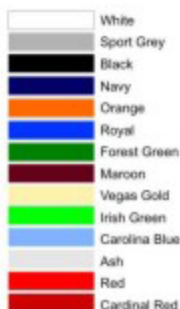

SWEATSHIRTS

Ultra Blend Hooded Sweatshirt

50% Cotton / 50% Polyester, 9.3 oz.
Double-lined hood with matching drawcord
Lybra ribbed cuffs and waistband
Double-needle stitched pouch pocket
Fully coverseamed
S-3XL

Ultra Blend Sweatshirt

50% Cotton / 50% Polyester, 9.3 oz.
Lybra ribbed cuffs and waistband
Fully coverseamed
S-2XL

RINGERS

Only available in 100% cotton

Short Sleeve Ringer Tee

Heavyweight 6.1 oz.
100% Pre-shrunk cotton
Contrasting neck and sleeve
Double needle bottom hem
Unisex S-2X